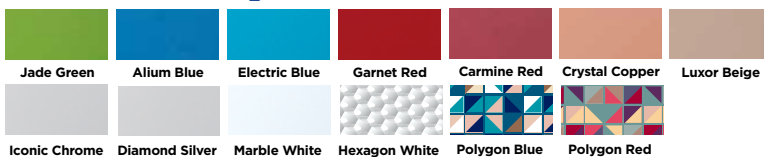

Colour Options

* Warranty Terms and Conditions apply. Contact Invacare for full details.

FOR FURTHER INFORMATION:

New Zealand: Freephone 0800 468 222, email sales@invacare.co.nz or visit www.invacare.co.nz
Australia: Freephone 1800 460 460, email orders@invacare.com.au or visit www.invacare.com.au
Asia: Phone +61 2 8839 5330, email anzexportsales@invacare.com or visit www.invacare.com
Thailand: Phone +66 0 2821 5515 or visit www.invacare.co.th

Yes, you can.®