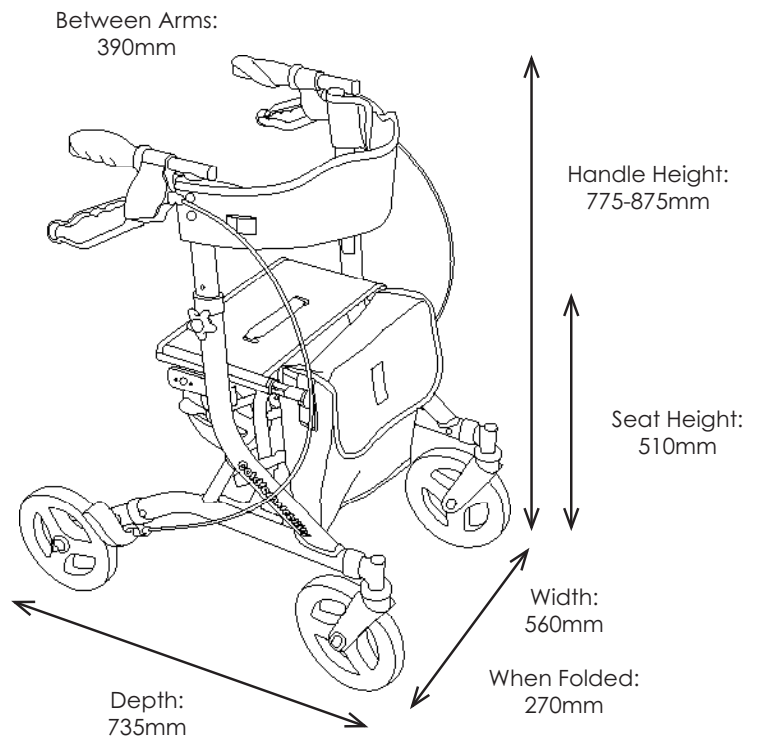

### Wheels & Handles

The rollator features solid rubber compound front and 8" wheels and ergonomic height adjustable rubber handles.

### Fully Foldable

The centre strap can be pulled up to allow the rollator to fold for easy storage and transportation.

### ISO Tested & Approved

The Goldfern Mobility X Fold Mini Rollator is tested and approved to ISO 11199-2:2021.\*

\*Handle height range 800-875mm

Rollator Bag

Compact design

8" Wheels

Cane Holder